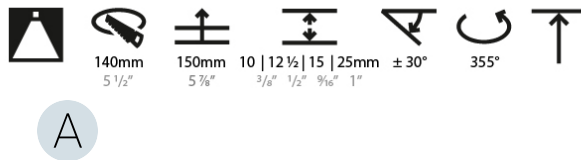

ELECTRICAL

Lamp Type: LED (Zhaga Standard)
Input Wattage (W): 13.2 / 16.5
Total Output Wattage (W): 12.1 / 14.7
Dimming: Tri-Mode (Non-Dimming and Phase Dimming (120Vac only) and 0-10V Dimming)
Driver Included: No
Driver Location: Recessed Housing
Driver Type: Constant Current - Universal
Driver Class: Class 2
Housing: See components
Input Voltage (V): 120 - 277
Constant Current (MA): 350

LED

Number of LEDs: 1
Color Temperature (°K): 2700 / 3000 / 3500 / 4000
Max. Delivered Lumen (lm): 870 / 970 / 1038 / 1060
Nominal Lumen (lm): 960 / 1070 / 1156 / 1180
CRI: >90 CRI
Efficiency (%): 90.5
Lamp Life (hrs): 50000
Upon Request: RGB-W Tunable White Special Color Temperature Special LED

OPTICAL

Reflector: 10
Beam Angle: Narrow
Adjustability: Rotational 355°; Tilt 30°
Upon Request: Special Beam Angles

RATINGS AND CERTIFICATIONS

382, F 416-247-9319, www.zaneen.com
Certified by Intertek for North American Standards
Available by Interchange for Worldwide Standards
In a constant effort to supply the best product, we reserve the right to change specifications or materials without notice. The most recent specification sheets are found at zaneen.com
IP rating: IP20