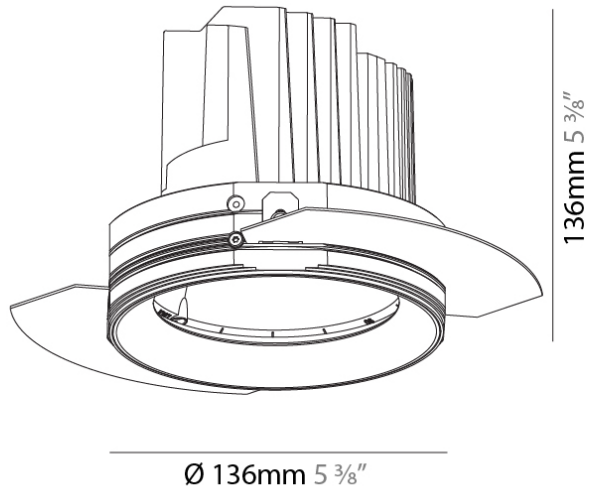

ELECTRICAL

Lamp Type: LED (Zhaga Standard)
Input Wattage (W): 13.2 / 16.5
Total Output Wattage (W): 12.1 / 14.7
Dimming: Tri-Mode (Non-Dimming and Phase Dimming (120Vac only) and 0-10V Dimming)
Driver Included: No
Driver Location: Recessed Housing
Driver Type: Constant Current - Universal
Driver Class: Class 2
Housing: See components
Input Voltage (V): 120 - 277
Constant Current (MA): 350

LED

Number of LEDs: 1
Color Temperature (°K): 2700 / 3000 / 3500 / 4000
Max. Delivered Lumen (lm): 870 / 970 / 1038 / 1060
Nominal Lumen (lm): 960 / 1070 / 1156 / 1180
CRI: >90 CRI
Efficiency (%): 90.5
Lamp Life (hrs): 50000
Upon Request: RGB-W Tunable White Special Color Temperature Special LED

OPTICAL

Reflector: 10
Beam Angle: Narrow
Adjustability: Rotational 355°; Tilt 30°
Upon Request: Special Beam Angles

RATINGS AND CERTIFICATIONS

382, F 416-247-9319, www.zaneen.com
Certified by Intertek for North American Standards
Available by Interchange for Worldwide Standards
In a constant effort to supply the best product, we reserve the right to change specifications or materials without notice. The most recent specification sheets are found at zaneen.com
IP rating: IP20